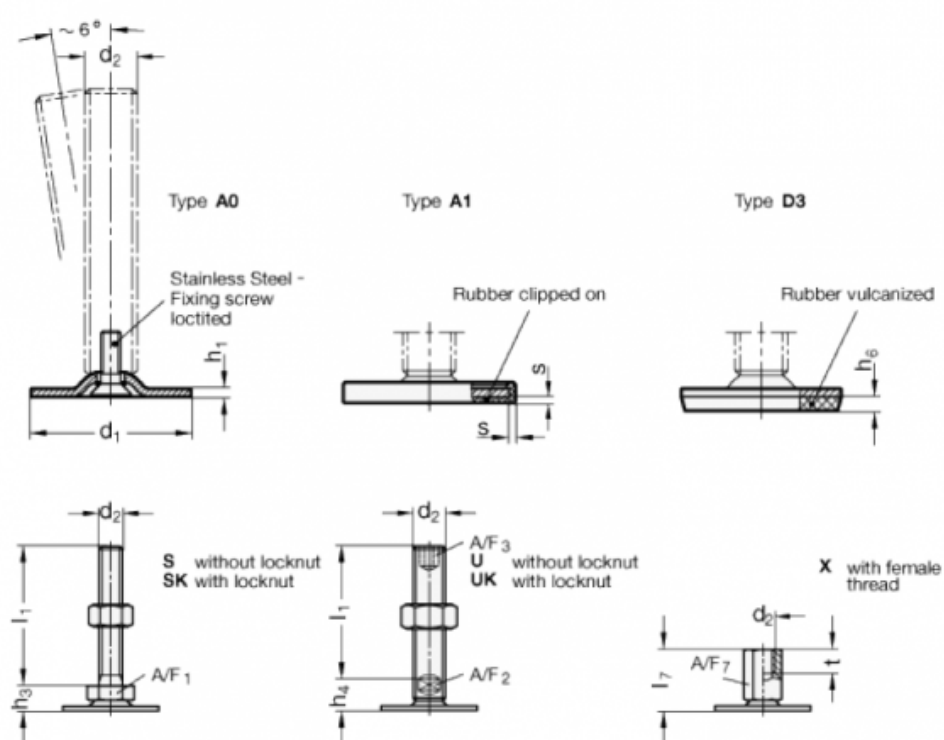

Article number: 204060M1280A3SK

Description: E+G levelling foot
GN 40-60-M12-80-A3-SK

Note: SK With nut, External hexagon at the bottom

Measures

A/F1	= 17
d1	= 60
d2	= M12
h1	= 2.5
h3	= 11
h6	= 4.5
l1	= 80
s	=